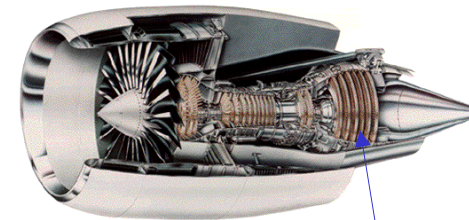

Engine Design

Low pressure turbine

Design of the LPTurbine for General Electric GE 90 engine for Boeing 777 civil aircraft.

Design of the LPTurbine for Pratt&Whitney Canada PW 308 engine for Buisness aircraft.

Low pressure turbine

Low pressure turbine