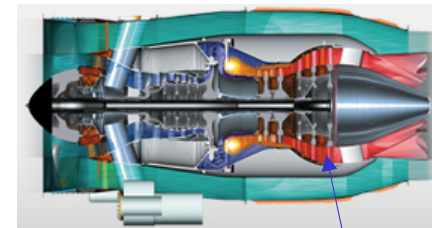

Engine Design

Low pressure turbine

Design of the LPTurbine for General Electric GE 90 engine for Boeing 777 civil aircraft.

Design of the LPTurbine for Pratt&Whitney Canada PW 308 engine for Buisness aircraft.

Low pressure turbine

Low pressure turbine